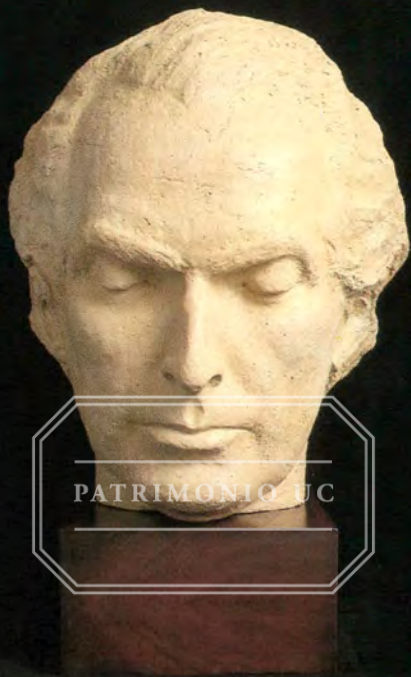

PATRIMONIO UIC

PATRIMONIO

A close-up, low-angle portrait of a man with dark, wavy hair and round glasses. He is looking slightly upwards and to the right. The lighting is warm and dramatic, highlighting the texture of his skin and the reflection on his glasses. A white, double-lined octagonal frame is superimposed over the center of his face, containing the text "PATRIMONIO UC".

PATRIMONIO UC

PATRIMONIO UC

Luz *concha*

La Escuela Moderna tiene el agrado de invitar a Ud. al Cocktail de inauguración de la muestra de Esculturas y Cerámicas de Luz Concha, que se efectuará el día miércoles 29 de Agosto a las 19 horas, en la Sala Escuela Moderna. Esta Exposición permanecerá abierta hasta el 20 de Septiembre.

A photograph of two men in formal attire standing in a conservatory. The man on the left has a beard and is wearing a dark suit with a patterned tie. The man on the right is clean-shaven and wearing a dark suit with a white shirt. They are standing on a checkered tile floor in front of a dense wall of green plants. A white hexagonal frame with horizontal lines is overlaid on the center of the image, containing the text "PATRIMONIO UC".