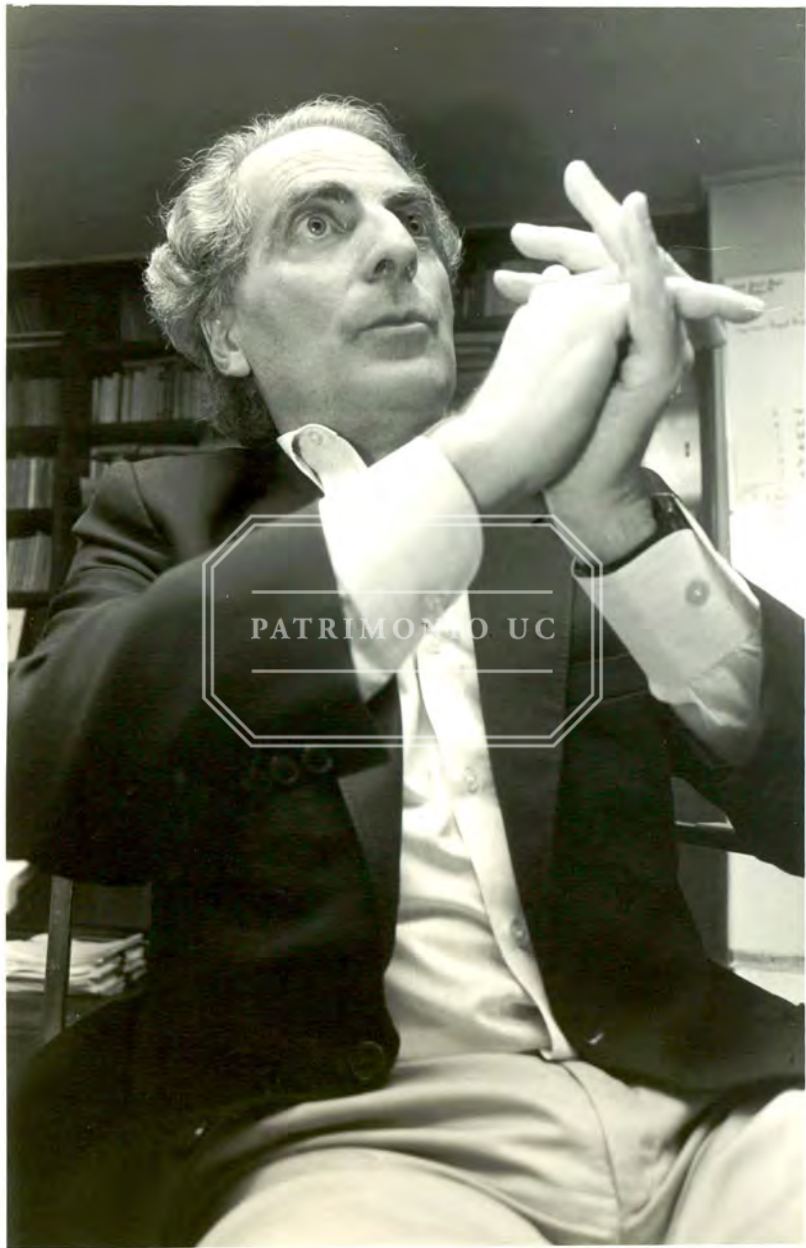

PATRIMONIO UIC

PATRIMONIO

A close-up, low-angle portrait of a man with dark, wavy hair and round glasses. He is looking slightly upwards and to the right. The lighting is warm and dramatic, highlighting the texture of his skin and the reflection on his glasses. A white, double-lined octagonal frame is superimposed over the center of his face, containing the text "PATRIMONIO UC".

A photograph of two men in formal attire standing in a conservatory. The man on the left has a beard and is wearing a dark suit with a patterned tie. The man on the right is clean-shaven and wearing a dark suit with a white shirt. They are standing on a checkered tile floor in front of a dense wall of green plants. A white hexagonal frame with horizontal lines is overlaid on the center of the image, containing the text "PATRIMONIO UC".

PATRIMONIO UC

PATRIMONIO UC

PATRIMONIO UC

PATRIMONIO UC

LA Época
Dic. 1990

14

JORGE SANCHEZ

PATRIMONIO UC